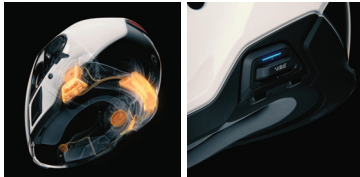

Vibe Communication System by BRP

929086 • One size	Matte Black (93)	

1. VIBE Comm System with superior audio quality for the ADVEX helmet.
2. Premium speakers and microphone with SOUND BY Harman Kardon®
   - Mesh 2.0: robust reliability compatible with all Sena Mesh devices.
   - Largest battery capacity with 8 hours talk time at -18°C/0°F and up to 15 hours in summer conditions.
   - One-Click-to-Connect simplicity.
   - Mesh Intercom™ features superior audio quality.
   - 2 antennas for 1.6 km line of sight range.
3. Multi-channel protocol in Open Mesh allows users to switch between 9 comm channels.
   - Bluetooth® 5.1 enabled.
   - Convenience of voice-activated digital assistant access ("Hey Google"/"Hey Siri").
   - 30% faster Rapid-Charging.
   - Glove-friendly interface.
   - Compatible with all ADVEX helmets.
   - Compatible with new Can-Am Spyder handlebar control to mute/unmute, volume up or down and information display such as the battery status and mesh channel.