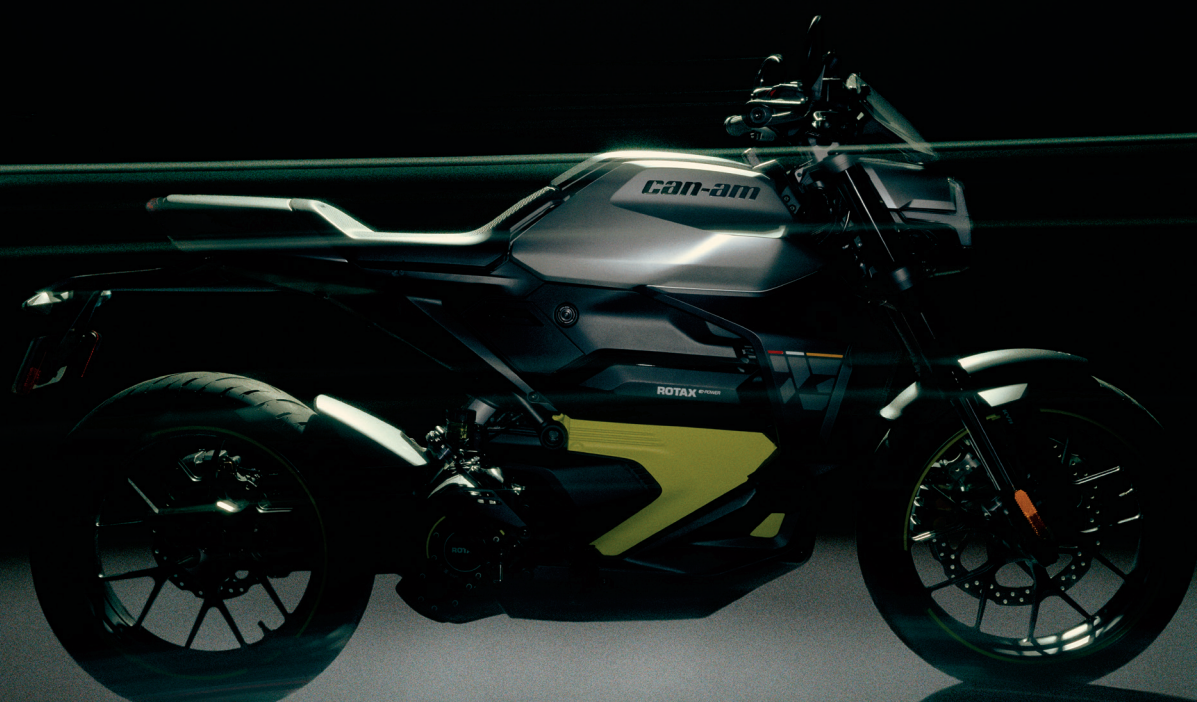

can-am®

Product Spec Book

2025

Vehicle Specifications, Accessories, Parts and Maintenance, and Apparel

TABLE OF CONTENTS

VEHICLE SPECIFICATIONS

BRP Limited Warranty	5
Can-Am Origin®	6
Can-Am Origin '73	8
Can-Am Pulse®	10
Can-Am Pulse '73	12

ACCESSORIES

Seats and Backrests	17
Windshields	18
Protection	18
Cargo and Storage	19
Lights and Electrical Accessories	20
Covers	21

PARTS AND MAINTENANCE

Genuine Can-Am Parts	24
XPS Maintenance Products	26

APPAREL

Sizing Chart	29
Protective Gear	32
Riding Gear	34
Sportswear	39

CANAMMOTORCYCLES.COM