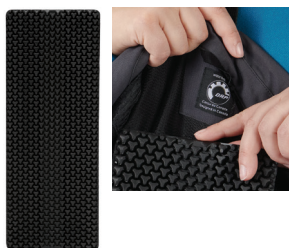

Removable Back Protector (unit)

488098 • L Black (90)

- SC-1 / B52.
- Central back protector.
- CE level 1.
- Almost invisible under clothing.
- Removable, hand washable and usable after impact.
- Sold per unit.
- All jackets for men and women.