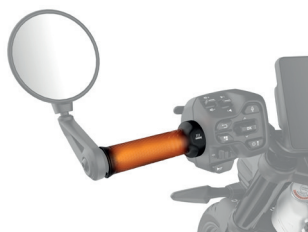

Heated Driver Grips

All Origin and Pulse models

219401196

- Heat levels for grips displayed on motorcycle screen.
- Ergonomic button integrated on LH grip.
- Five temperature settings.
- Hold button to reach maximum heat quickly.
- Remembers your last heat setting.
- IP67-rated waterproof sealing keeps the elements out.
- ECE compliant.
- Plug-and-play installation.
- Clamp-on grips, no glue required.